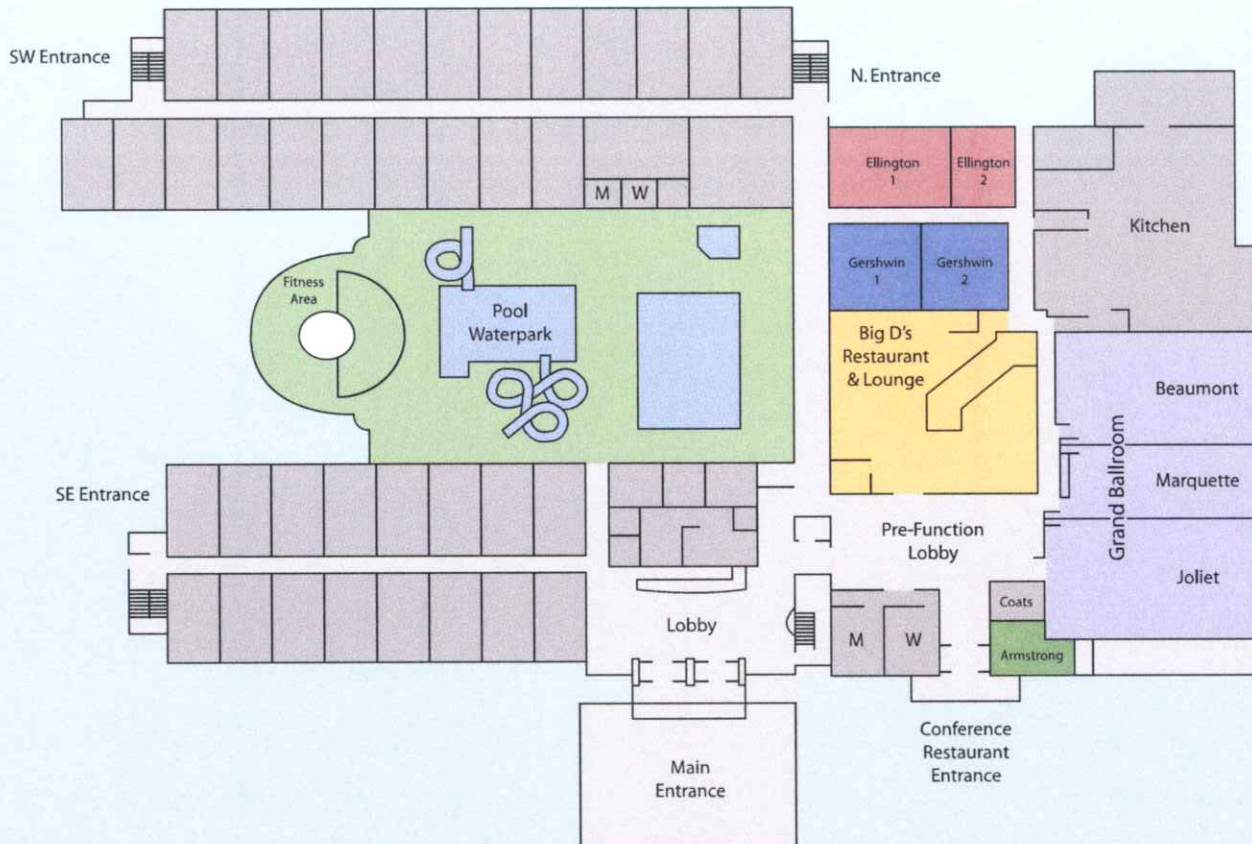

Services

- Complimentary Shuttle Service
- 24-Hour Business Center
- Laundry/Valet Service
- Fitness Center
- Wedding Services
- Complimentary Parking
- Lobby Library
- 24-Hour Grab & Go

Room Amenities

- Ultra Plus Mattress
- Ultra Plus Bedding Set
- Deluxe Shower Head for a Great Shower Experience
- Curved Shower Rod for More Room
- Single Serve Fresh In-Room Coffee
- In-Room Movies and Video Games
- Free High-Speed Wireless Internet

Banquet & Convention Equipment

- Slide Projectors
- Overhead Projector
- LCD Projector
- Screens
- Televisions, etc.
- Flipchart Stand, Paper & Markers
- Flipchart Stand - no paper
- Whiteboard & Markers
- Easels
- Speaker Phone
- Portable PA System
- Portable PA System w/Handheld Wireless Mic
- High Speed Internet Service
- A/V Cart
- Extension Cord or Powerstrip
- Microphone-Handheld Wired
- Microphone-Handheld Wireless
- Microphone-Lavalier Wireless
- Photocopies

Ramada Plaza

2750 Ramada Way • Green Bay, Wisconsin 54304

920-499-0631 • 920-499-5476

www.greenbayramada.com

Name	Dimensions	Sq. Ft.	Theater	Classroom	Round/Sq.	Banquet	U-shape	
Grand Ballroom	-	3,564'	375	175	232	300	-	
Beaumont	20'x38'	1,176	80	45	64	80	30	
Marquette	21'x38'	798	50	30	48	60	20	
Joliet	35'x48'	1,680	120	60	96	120	40	
Ellington	21'x45'	945	50	30	48	70	25	
Ellington I	21'x30'	630	30	24	32	48	20	
Ellington II	21'x15'	315	20	10	16	16	-	
Gershwin	26'x40'	1,040	60	36	48	70	30	
Gershwin I	26'x20'	520	30	20	24	30	15	
Gershwin II	26'x20'	520	30	20	24	30	15	
Armstrong	12'x20'	240	Conference Style Seating Only - 12 person max					