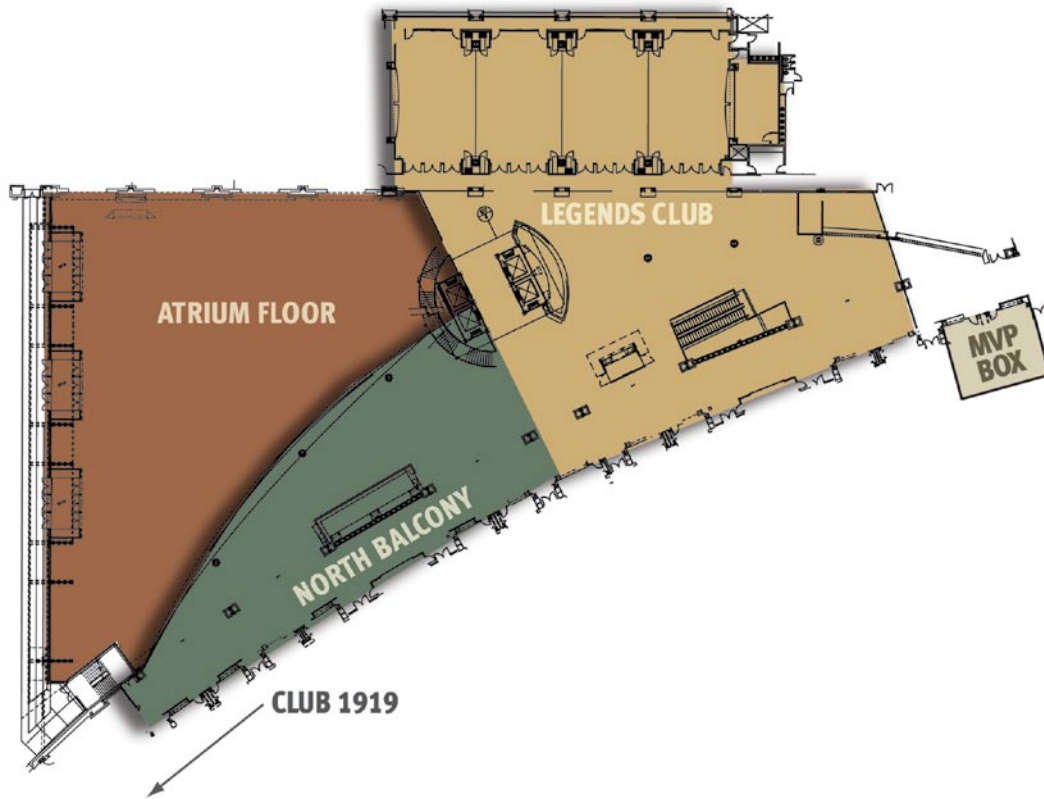

Name	Sq. Feet	Ceiling Ht.	Banquet	Reception	Theater	Classroom	Dining
Legends Club Room	6,827	15'	430	800	600	380	-
Johnny Blood	1,674	15'	80	120	150	80	40
Willie Davis	1,738	15'	80	120	150	80	40
Paul Hornung	1,738	15'	80	120	150	80	40
Bart Starr	1,676	15'	80	120	150	80	40
Legends Pre-Function Area	10,441	-	-	-	-	-	-
North Balcony	6,769	varies	225	400	320	N/A	N/A
MVP Private Box	696	10'	40	50	50	32	22
Curly's Private Dining Room	917	9'	50	50	-	-	-
Atrium Floor	39,561	varies	1300	1600	2000	-	-
Lee Rummel Press Box	2,500	varies	150	250	72	48	-
Press Box Pre-Function Area	2,400	varies	-	250	-	-	-
Lee Rummel Press Box and Press Box Pre-Function Area combined reception space 500							
Club 1919	3,700	varies	100	250	140	60	-