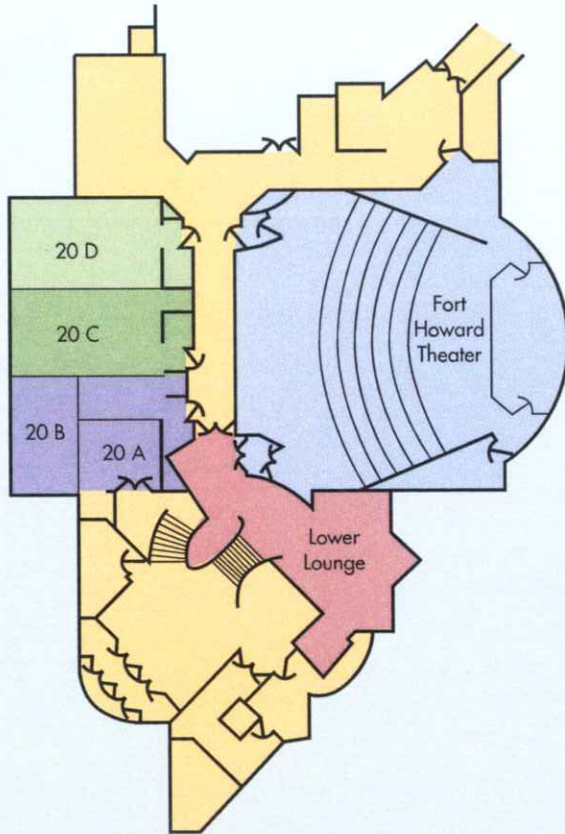

### Room Amenities

- Green Bay Area's newest all-suite hotel
- Free high-speed internet access
- Speaker phones
- Conference calling
- Microwave
- Refrigerator
- Coffee Maker
- Hair Dryer
- Iron & Ironing Board

## F.K. Bemis Conference Center

100 Grant Street • De Pere, Wisconsin 54115  
 920-403-4000 • 800-397-3638 • 920-403-3952 fax  
[www.snc.edu/conference](http://www.snc.edu/conference)

Name	Size	Sq. Feet	Height	Theater	Classroom	Banquet
114A	14' x 16'	224	-	9	-	-
114B	17' x 22'	374	20	12	-	-
114C	22' x 33'	726	50	24	24	-
114D	22' x 33'	726	50	24	24	-
114AB	33' x 22'	726	50	24	24	-
114ABCD	33' x 66'	2,178	196	37	90	-
114 CD / 114ABC	33' x 44'	1,452	112	33	60	-
20A	14' x 16'	224	-	9	-	-
20B	17' x 22'	374	20	12	24	-
20C	22' x 33'	726	50	24	24	-
20D	22' x 33'	726	50	24	24	-
20ABCD	33' x 66'	2,178	196	37	90	-
20CD/20 ABC	33' x 44'	1,452	112	33	60	-
First Floor Lounge	Irregular	600	-	-	-	-
Fort Howard Theater	60' x 56'	3,360	200	-	-	-
Hendrickson Dining	67' x 54'	3,618	-	-	-	175
Lower Lounge	Irregular	468	-	-	-	-