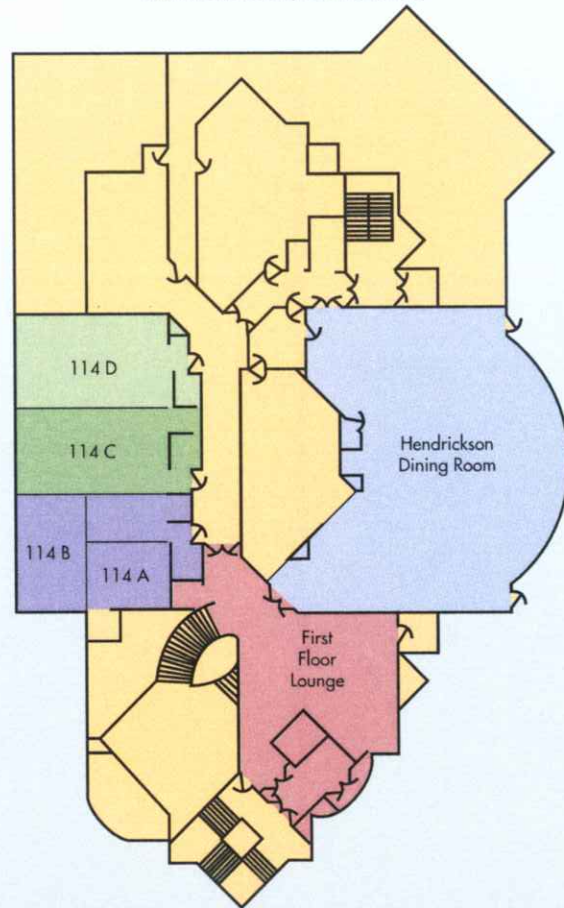

## F.K. Bemis Conference Center

100 Grant Street • De Pere, Wisconsin 54115  
 920-403-4000 • 800-397-3638 • 920-403-3952 fax  
[www.snc.edu/conference](http://www.snc.edu/conference)

Name	Size	Sq. Feet	Height	Theater	Classroom	Banquet
114A	14' x 16'	224	-	9	-	-
114B	17' x 22'	374	20	12	-	-
114C	22' x 33'	726	50	24	24	-
114D	22' x 33'	726	50	24	24	-
114AB	33' x 22'	726	50	24	24	-
114ABCD	33' x 66'	2,178	196	37	90	-
114 CD / 114ABC	33' x 44'	1,452	112	33	60	-
20A	14' x 16'	224	-	9	-	-
20B	17' x 22'	374	20	12	24	-
20C	22' x 33'	726	50	24	24	-
20D	22' x 33'	726	50	24	24	-
20ABCD	33' x 66'	2,178	196	37	90	-
20CD/20 ABC	33' x 44'	1,452	112	33	60	-
First Floor Lounge	Irregular	600	-	-	-	-
Fort Howard Theater	60' x 56'	3,360	200	-	-	-
Hendrickson Dining	67' x 54'	3,618	-	-	-	175
Lower Lounge	Irregular	468	-	-	-	-