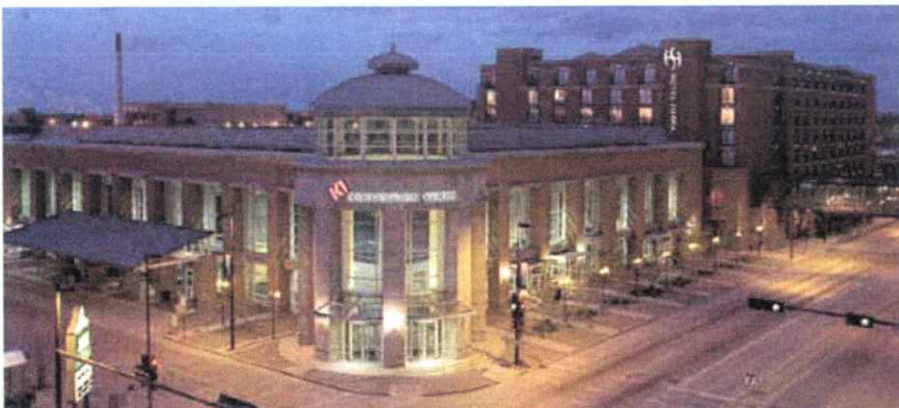

**CONVENTION CENTER**  
Green Bay, Wisconsin

**Hotel Sierra**  
**KI Convention Center**  
Green Bay, Wisconsin

As Northeast Wisconsin's largest meeting facility, the KI Convention Center offers over 45,000 square feet of stylish and flexible meeting and event space, specifically designed for the contemporary meeting professional. Conveniently connected to the newly refreshed Hotel Sierra, our state-of-the-art facility features a balance of modern design and warm service. With a commitment to the success of each event, we make meeting planners lives easier because we anticipate needs in advance ensuring every detail is met from beginning to end. Located in Downtown Green Bay and within walking distance of the entertainment district and new City Deck, event attendees will enjoy a truly authentic Green Bay experience.

## Convention Amenities

- Largest meeting facility in Northeastern Wisconsin with over 45,000 square feet of stylish and flexible meeting space
- Connected to and under one roof with Hotel Sierra
- Within walking distance of over 600 overflow hotel rooms
- Within walking distance to the Downtown Green Bay entertainment district
- On-site and offsite catering available through Hotel Sierra
- Skywalk access to 1,100 covered parking spaces