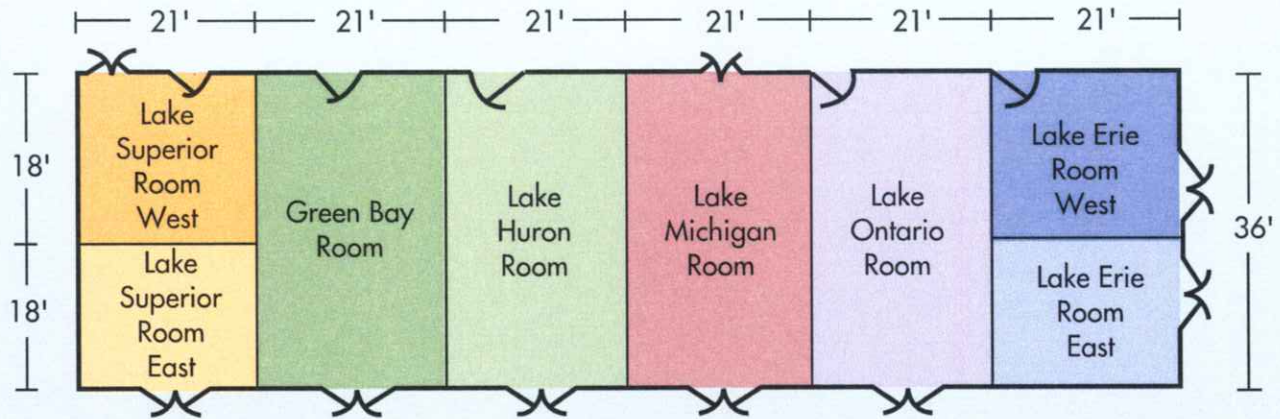

*Indicates No Charge

Holiday Inn City Centre

200 Main Street • Green Bay, Wisconsin 54301
 920-437-5900 • 920-437-1199
www.holidayinn.com/greenbay-city

Name	Size	Sq. Feet	Theater	U-Shaped	Classroom	Dining
Combined	35' x 126'	4,410	400	-	250	300
Green Bay Room	35' x 21'	735	60	24	40	48
Lake Erie Room East	17.5' x 21'	367.5	18	-	-	16
Lake Erie Room West	17.5' x 21'	367.5	18	-	-	16
Lake Huron Room	35' x 21'	735	60	24	40	48
Lake Michigan Room	35' x 21'	735	60	24	40	48
Lake Ontario Room	36' x 21'	735	60	24	40	48
Lake Superior Room East	16' x 21'	334	18	-	-	16
Lake Superior Room West	19' x 21'	399	18	-	-	16