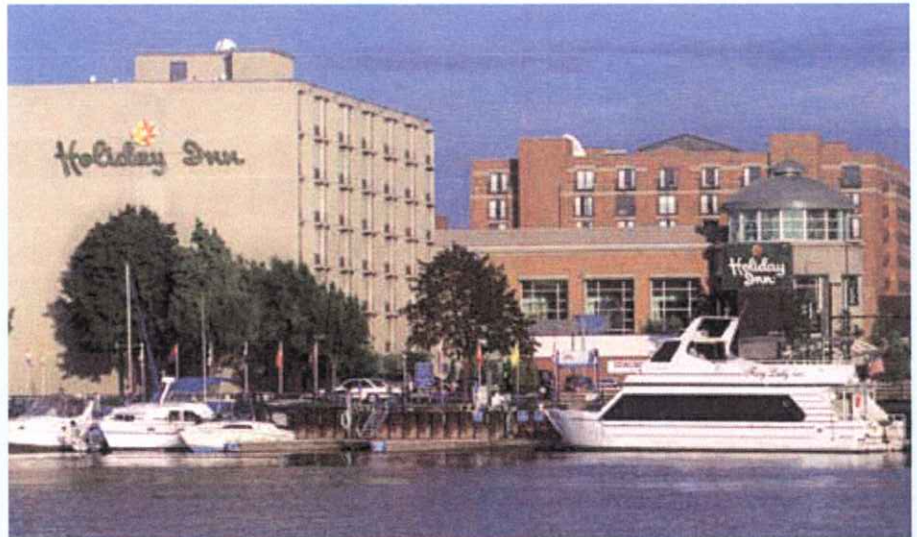

Holiday Inn® City Centre

Holiday Inn City Centre
Green Bay, Wisconsin

The Holiday Inn City Centre is Green Bay's only full-service riverfront hotel. Located on the shores of the Fox River in downtown Green Bay, our hotel offers over 4,400 square feet of meeting space with free high speed Internet access in all our meeting rooms. At the Holiday Inn City Centre you will find superior service including a meeting concierge to attend to all of your needs. In addition, we are the home port of the Foxy Lady, a public/private cruise yacht. When your meetings need big city convenience without big city hassles, come to the center, the Holiday Inn City Centre.

200 Main Street
Green Bay, Wisconsin 54301
920-437-5900
920-437-1199

146 Guest Rooms

www.holidayinn.com/greenbay-city

Features

- Full-Service Restaurant
- Lounge
- Indoor Pool
- Whirlpool
- Sauna
- Free YMCA Passes (Walking Distance)
- Outdoor Patio
- Fitness Center
- On-Site Public Cruise Boat

Services

- Valet Laundry
- Laundry
- Free Airport Shuttle
- Free Casino Shuttle
- Fax Machine
- Free Local Phone Calls

Room Amenities

- Executive Floor
- Room Service
- Cable TV
- Movie Channel
- Non-Smoking Rooms
- Handicapped Rooms
- Coffeemakers
- Private Guest Voicemail
- Hair Dryer
- Full Size Iron & Ironing Board
- Clock Radio
- Wireless High-Speed Internet

Banquet & Convention Equipment

- Easels*
- Flip Charts
- Lecterns*
- Risers
- PA System*
- Wireless Microphones
- Projection Screens*
- Overhead Projectors
- Slide Projectors
- VCR
- DVD
- TVs
- High-Speed Internet*
- Wireless High-Speed Internet*

*Indicates No Charge