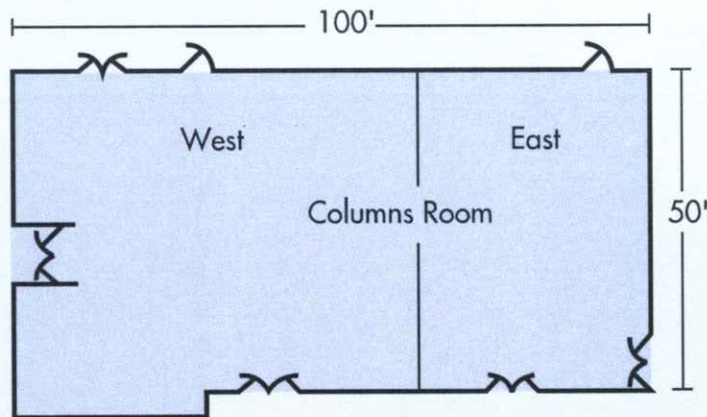

MIDWAY HOTEL

Best Western Midway

780 Armed Forces Drive • Green Bay, Wisconsin 54304

920-499-3161 • 800-482-3885 • 920-499-9401 fax

www.midwayhotels.com

Name	Size	Sq. Feet	Theater	U-Shaped	Classroom	Dining
Columns East	50' x 35'	1,750	140	N/A	80	150
Columns Room	50' x 100'	5,000	400	100	250	500
Columns West	50' x 65'	3,250	200	N/A	150	250
Garden Room	17' x 42'	714	50	25	25	45
Lombardi Room	40' x 27'	1,344	150	35	70	120
Parlor	34' x 49'	1,530	150	30	60	120
Porch	38' x 66'	2,500	200	50	90	185
*Room 127	25' x 17'	425	20	12	15	N/A
*Room 160	26' x 27'	585	35	20	20	N/A
*Room 161	24' x 27'	531	30	16	15	N/A