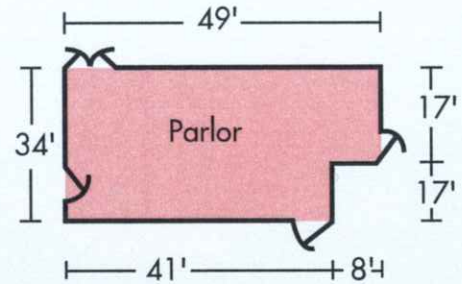

MIDWAY HOTEL

Best Western Midway

780 Armed Forces Drive • Green Bay, Wisconsin 54304

920-499-3161 • 800-482-3885 • 920-499-9401 fax

www.midwayhotels.com

Name	Size	Sq. Feet	Theater	U-Shaped	Classroom	Dining
Columns East	50' x 35'	1,750	140	N/A	80	150
Columns Room	50' x 100'	5,000	400	100	250	500
Columns West	50' x 65'	3,250	200	N/A	150	250
Garden Room	17' x 42'	714	50	25	25	45
Lombardi Room	40' x 27'	1,344	150	35	70	120
Parlor	34' x 49'	1,530	150	30	60	120
Porch	38' x 66'	2,500	200	50	90	185
*Room 127	25' x 17'	425	20	12	15	N/A
*Room 160	26' x 27'	585	35	20	20	N/A
*Room 161	24' x 27'	531	30	16	15	N/A