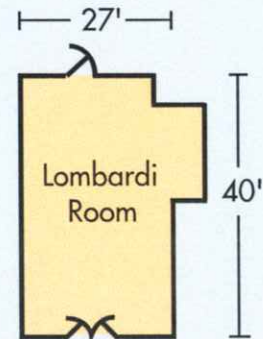

MIDWAY HOTEL

Best Western Midway

780 Armed Forces Drive • Green Bay, Wisconsin 54304

920-499-3161 • 800-482-3885 • 920-499-9401 fax

www.midwayhotels.com

Name	Size	Sq. Feet	Theater	U-Shaped	Classroom	Dining
Columns East	50' x 35'	1,750	140	N/A	80	150
Columns Room	50' x 100'	5,000	400	100	250	500
Columns West	50' x 65'	3,250	200	N/A	150	250
Garden Room	17' x 42'	714	50	25	25	45
Lombardi Room	40' x 27'	1,344	150	35	70	120
Parlor	34' x 49'	1,530	150	30	60	120
Porch	38' x 66'	2,500	200	50	90	185
*Room 127	25' x 17'	425	20	12	15	N/A
*Room 160	26' x 27'	585	35	20	20	N/A
*Room 161	24' x 27'	531	30	16	15	N/A