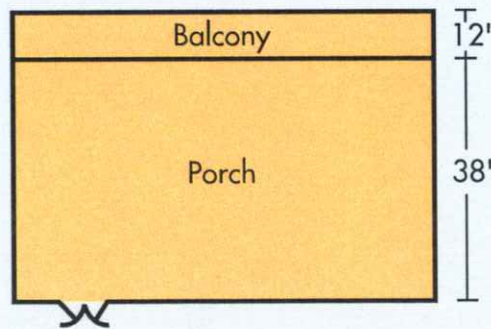

MIDWAY HOTEL

Best Western Midway

780 Armed Forces Drive • Green Bay, Wisconsin 54304

920-499-3161 • 800-482-3885 • 920-499-9401 fax

www.midwayhotels.com

Name	Size	Sq. Feet	Theater	U-Shaped	Classroom	Dining
Columns East	50' x 35'	1,750	140	N/A	80	150
Columns Room	50' x 100'	5,000	400	100	250	500
Columns West	50' x 65'	3,250	200	N/A	150	250
Garden Room	17' x 42'	714	50	25	25	45
Lombardi Room	40' x 27'	1,344	150	35	70	120
Parlor	34' x 49'	1,530	150	30	60	120
Porch	38' x 66'	2,500	200	50	90	185
*Room 127	25' x 17'	425	20	12	15	N/A
*Room 160	26' x 27'	585	35	20	20	N/A
*Room 161	24' x 27'	531	30	16	15	N/A